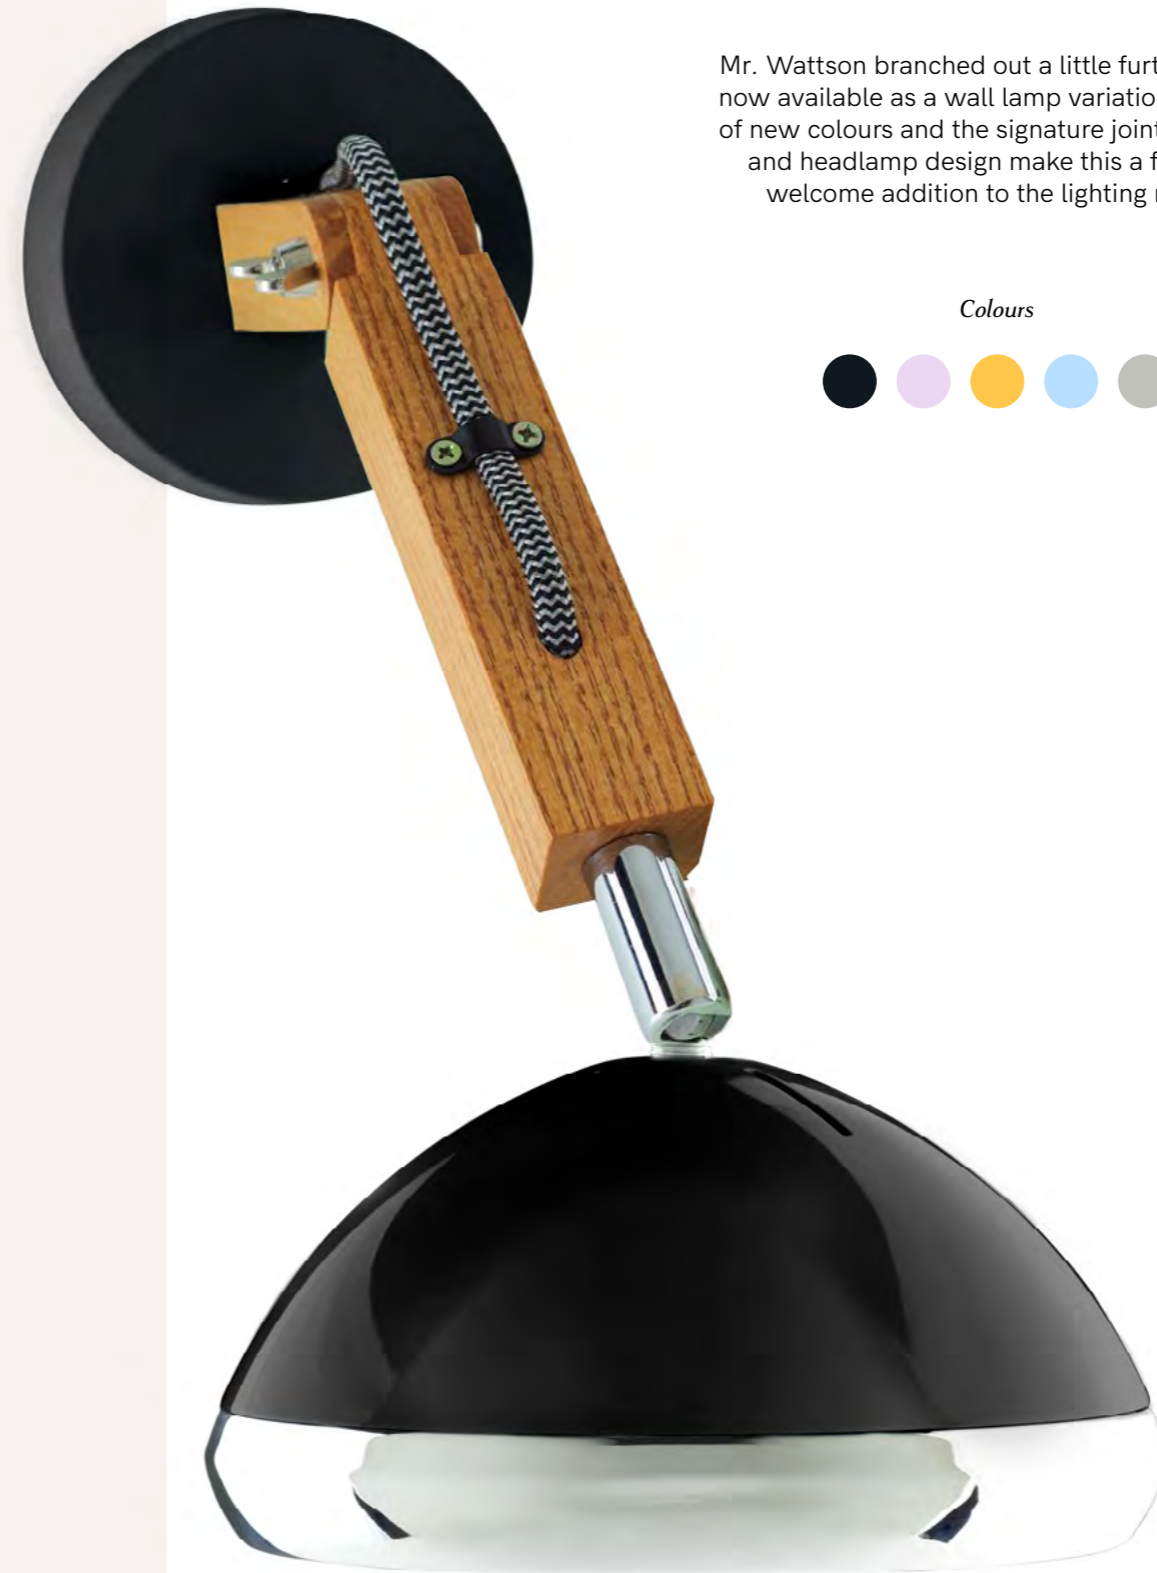

Mr. Wattson branched out a little further and is now available as a wall lamp variation. A range of new colours and the signature joint flexibility and headlamp design make this a familiar, welcome addition to the lighting range.

Colours