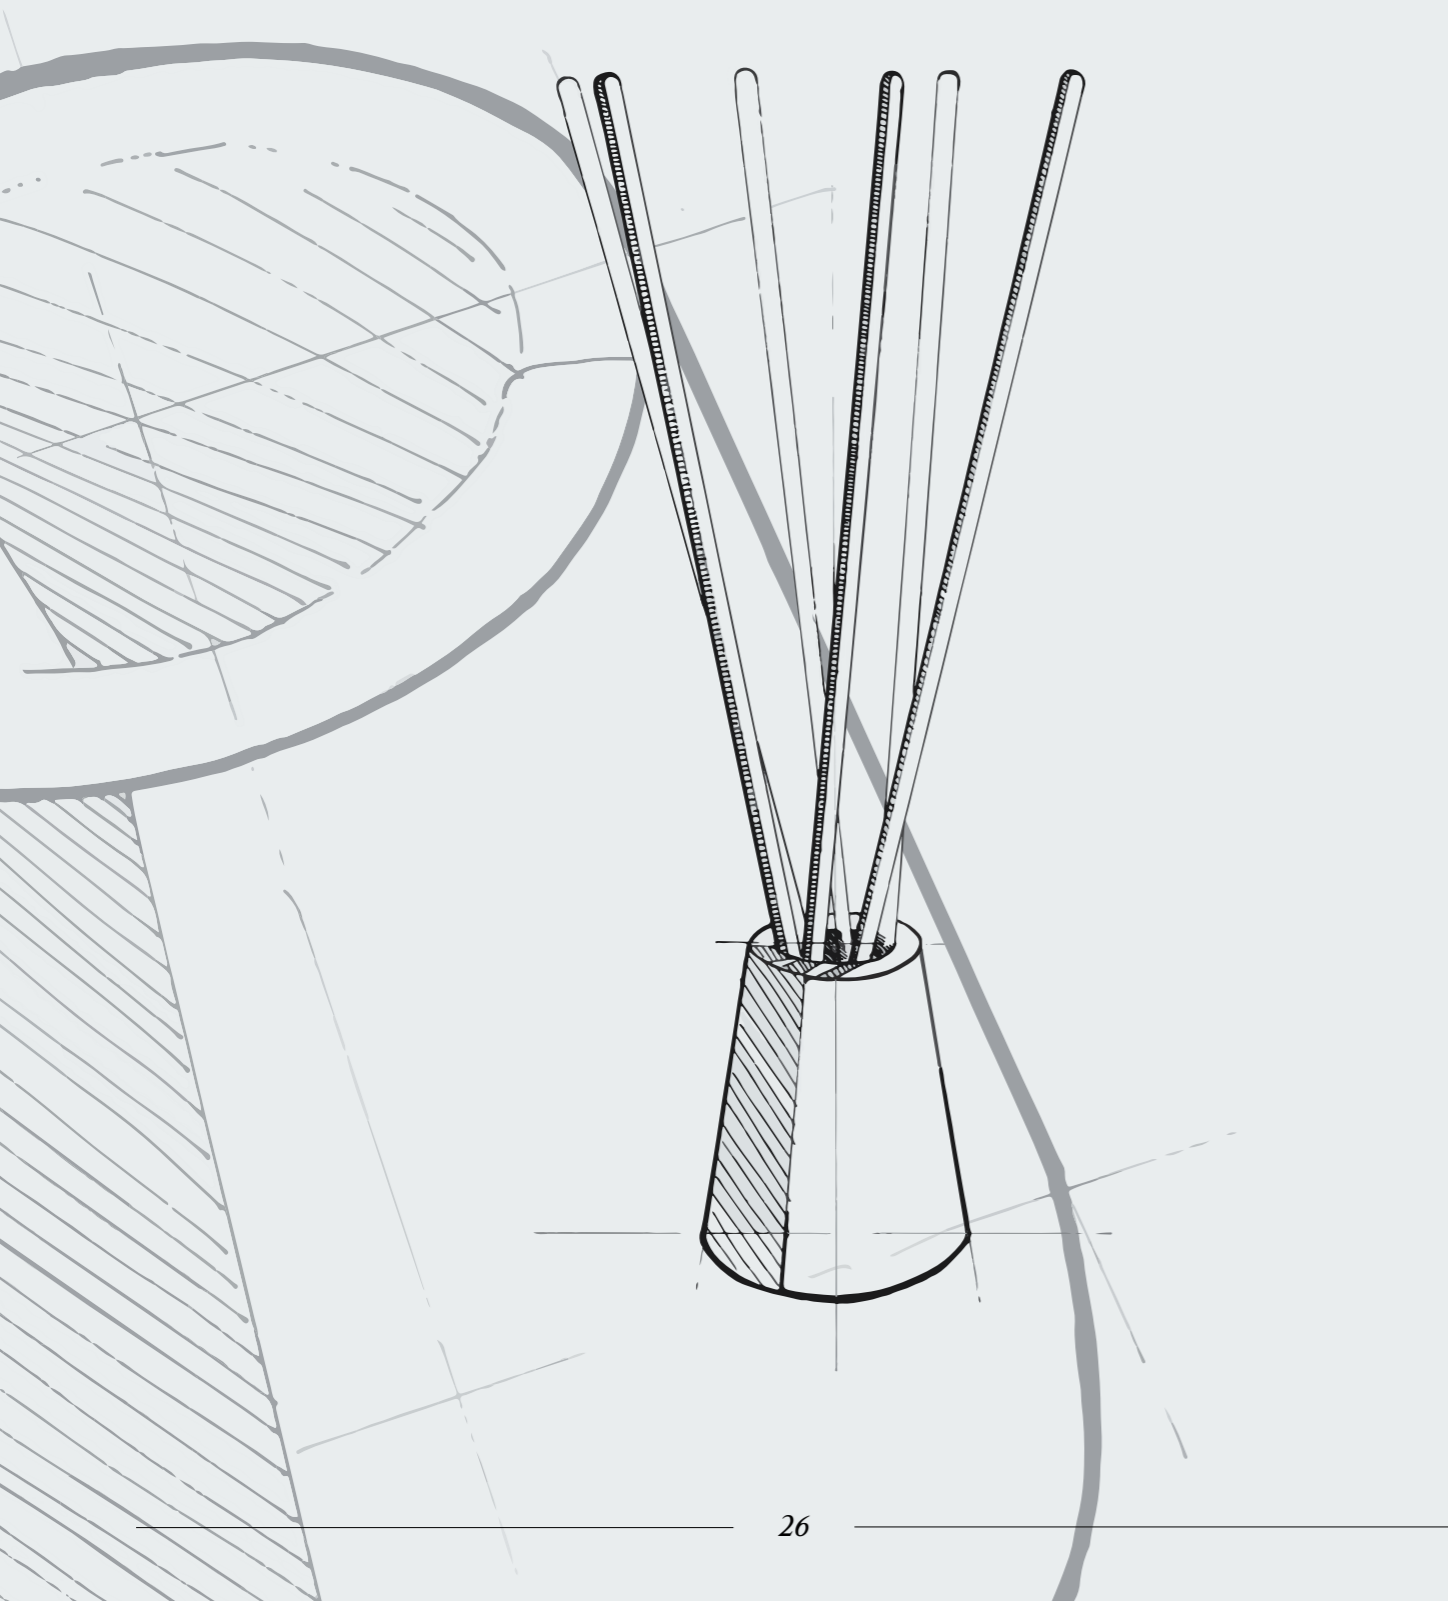

SPAGHETTI COAT RACK

The Spaghetti Coat Rack is a collaboration between Wei-Lun and Vytautas Gecas, and is a quirky take on the traditional coat rack. Consisting of a weighted base and six sturdy beech sticks to hold the coats and jackets the piece has an air of playful nostalgia accompanying its thoughtful design.

The Spaghetti Coat Rack base comes in two different colour schemes; a natural concrete or a composite terrazzo base made of marble or granite set in concrete.