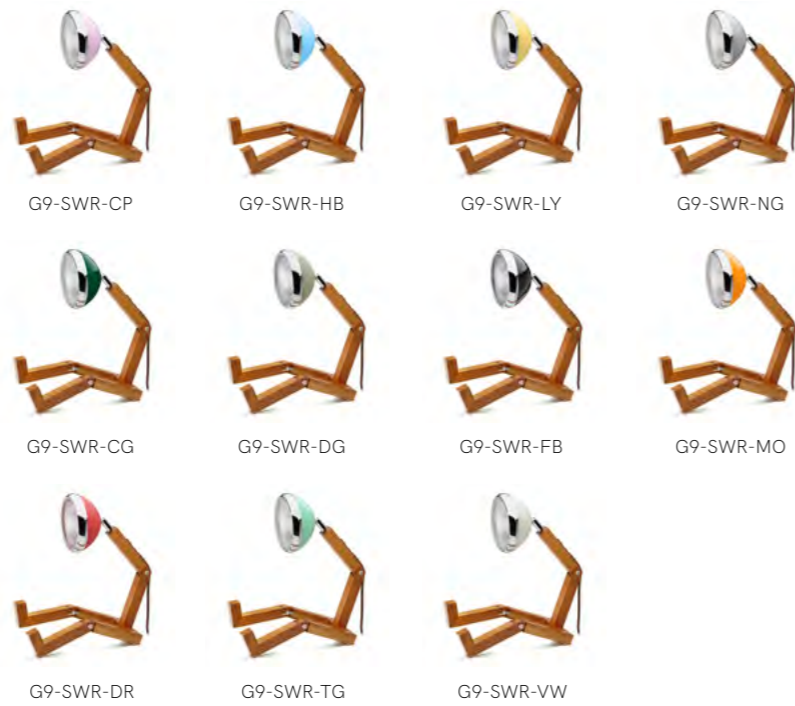

ORIGINAL MR. WATTSON
BY PIFFANY COPENHAGEN

Material Ash Wood | Aluminum | Metal
Dimensions W155 x D276 x H180~400mm
Bulb 2,5W G9 LED
Cable 2,2M Cotton Brown
RRP €139