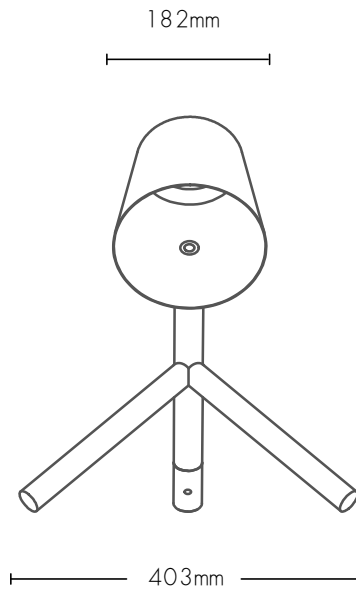

LITTLE MAN LAMP

DAVID KRYNAUW

PIFFANY
COPENHAGEN