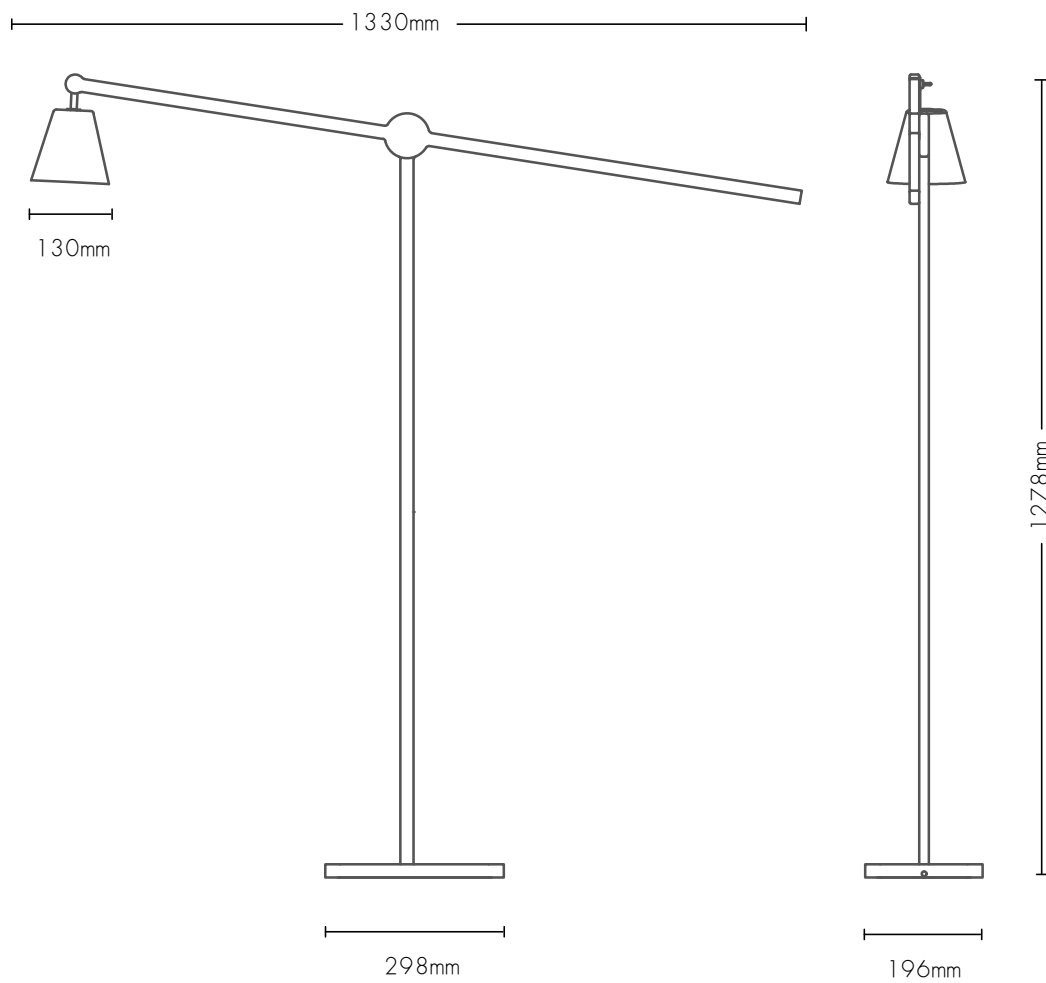

LURE LAMP STANDING

DAVID KRYNAUW

PIFFANY
COPENHAGEN