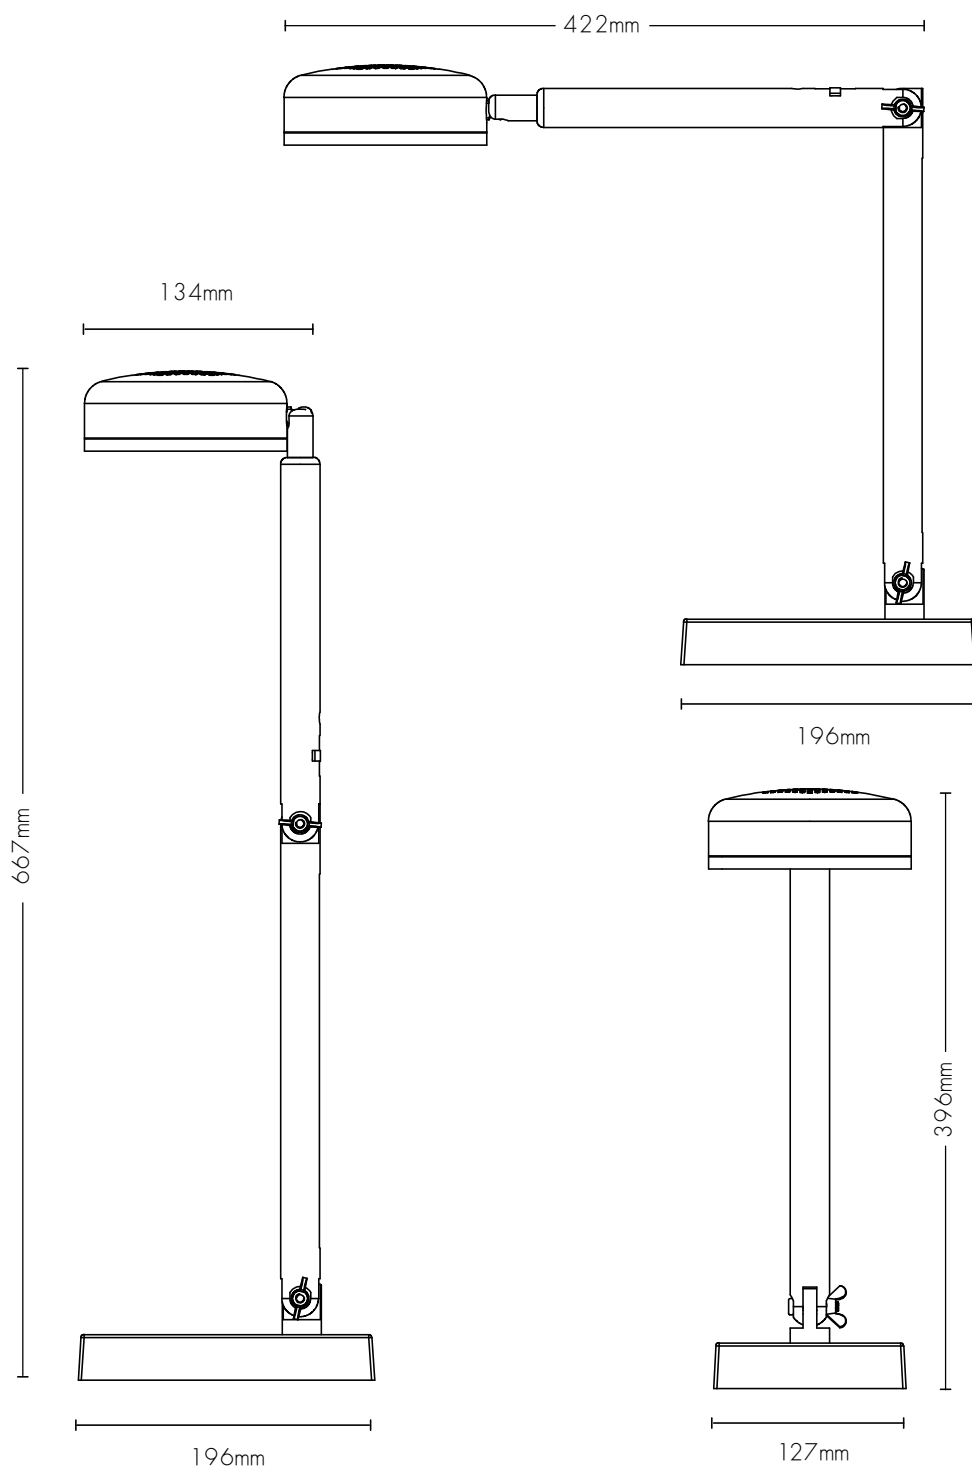

HIPP LAMP

PIFFANY
COPENHAGEN